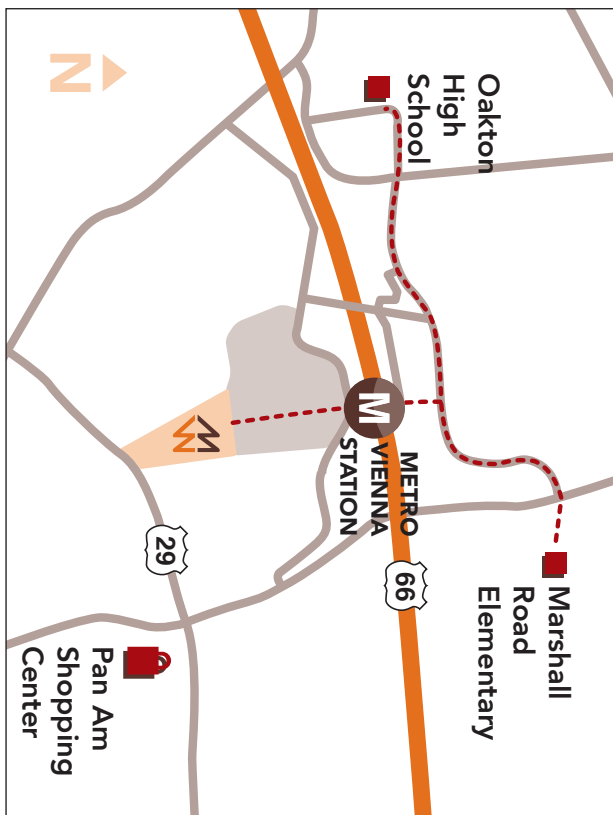

Marshall Road Elementary

730 Marshall Rd. SW, Vienna (1.2 miles)

Take the walkway to **Vienna Metro Station** and walk across the bridge, then along the sidewalk beside the parking lot towards **Virginia Center Blvd.** Using the cross walk go to the NE corner and then turn right continuing on Virginia. Keep walking until you come to **Nutley Street SW** then cross over to the NE corner using the crosswalks. After Nutley, the road name becomes **Marshall Road SW.** Marshall Road Elementary will be on your right.

Oakton High School

2900 Sutton Rd., Vienna (1 mile)

Take the walkway to **Vienna Metro Station** and walk across the bridge, then along the sidewalk beside the parking lot towards **Virginia Center Blvd.** Turn left on to Virginia. Cross over **Sutton Road**, using the crosswalks. Oakton High School is immediately in front of you.

Luther Jackson Middle School

3020 Gallows Rd, Falls Church (3 miles)

Due to the Middle Schools distance from MetroWest, we suggest carpooling.

CONNECTIONS AT

metrowest

www.connectionsMW.com

Contact us at: info@ConnectionMW.com